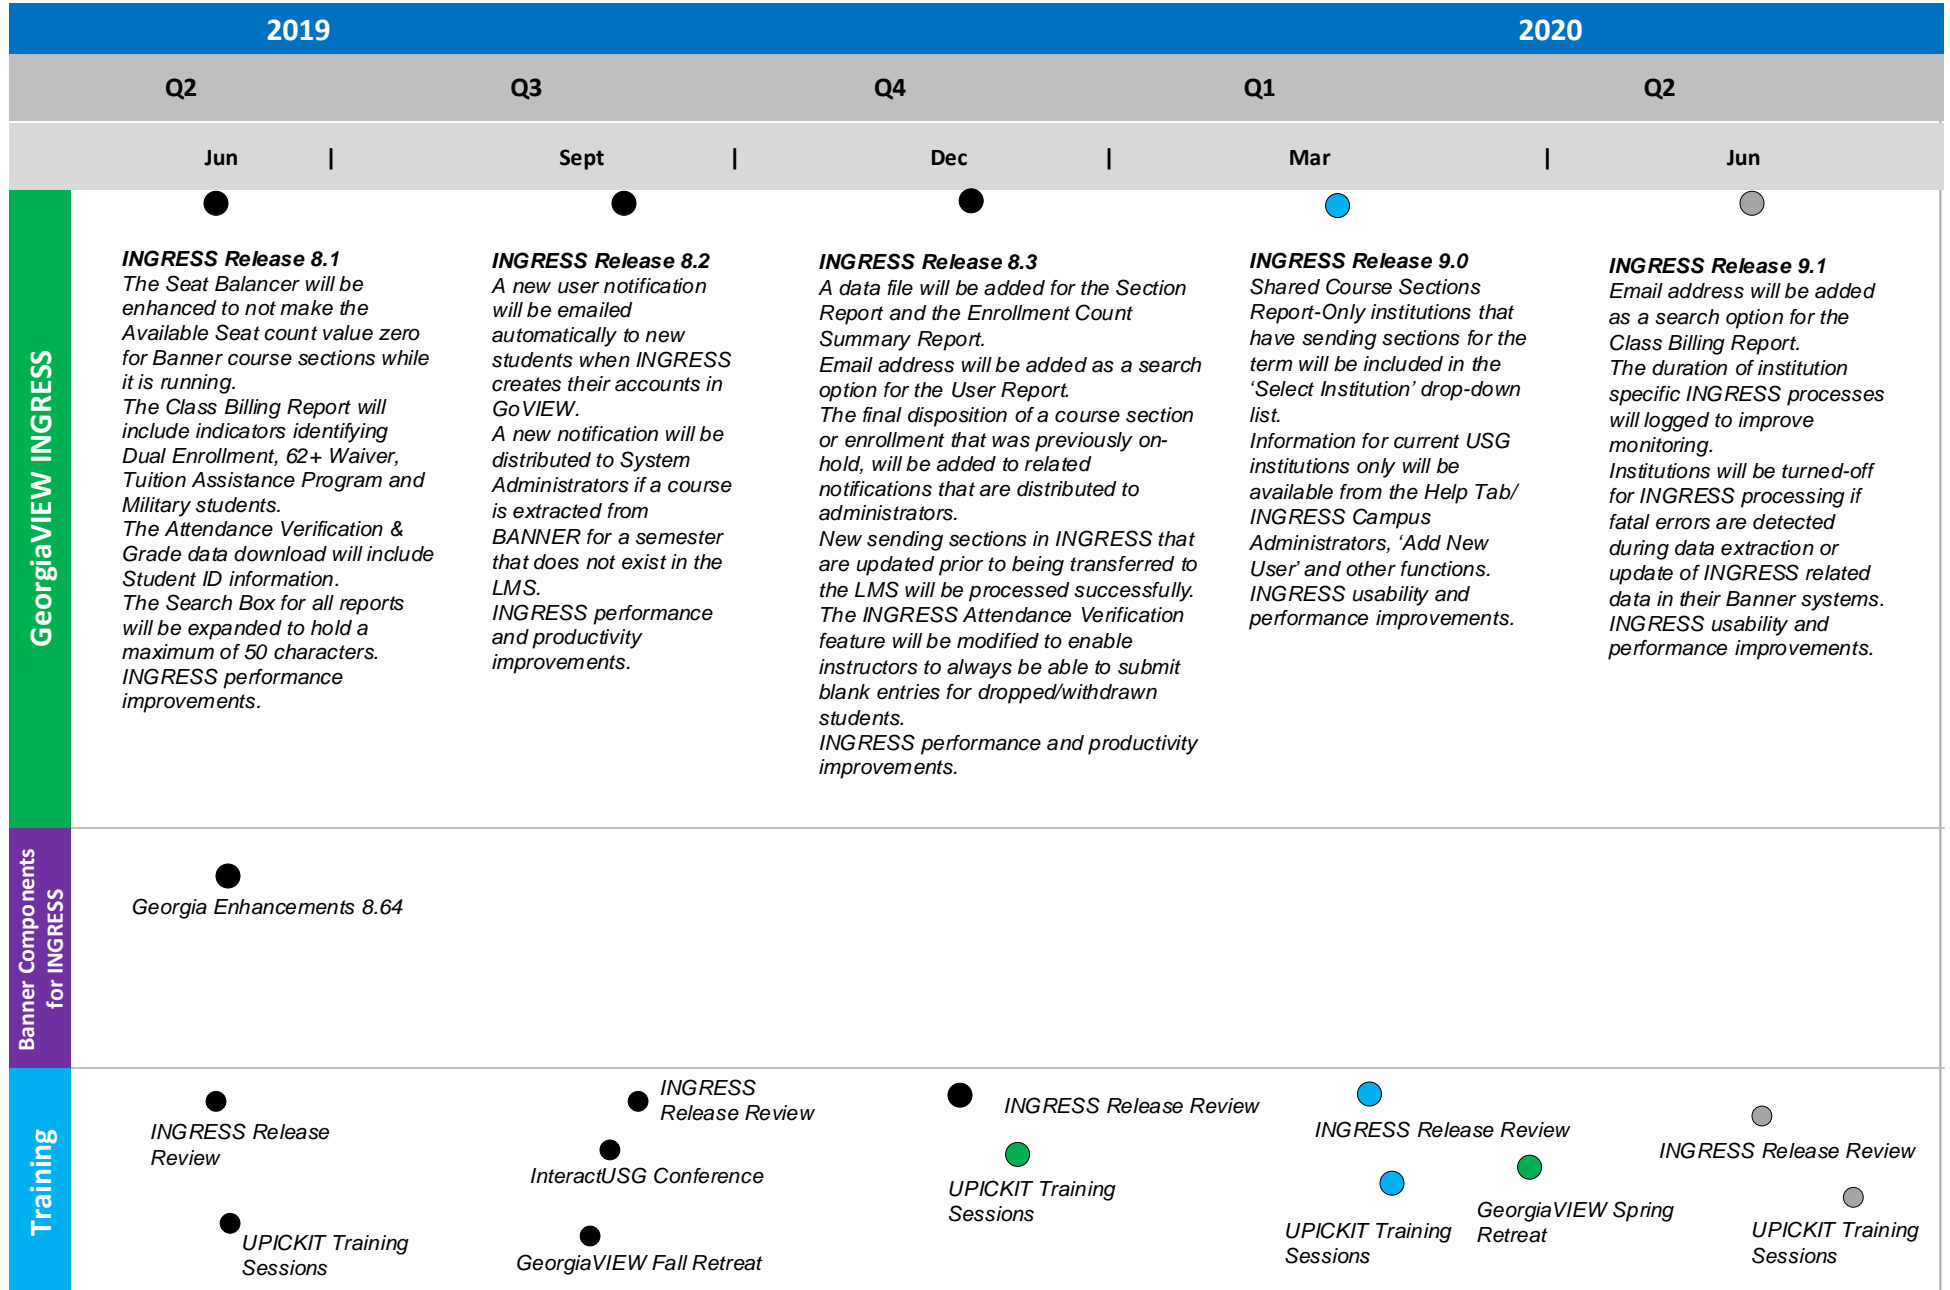

GeorgiaVIEW_INGRESS Planning Roadmap

Confidence Levels
 ● Complete ● 80% ● 65% ● Exploring

Important: Release titles, descriptions, contents, and projected release dates are all tentative and subject to change. Release descriptions show a partial list of enhancements.