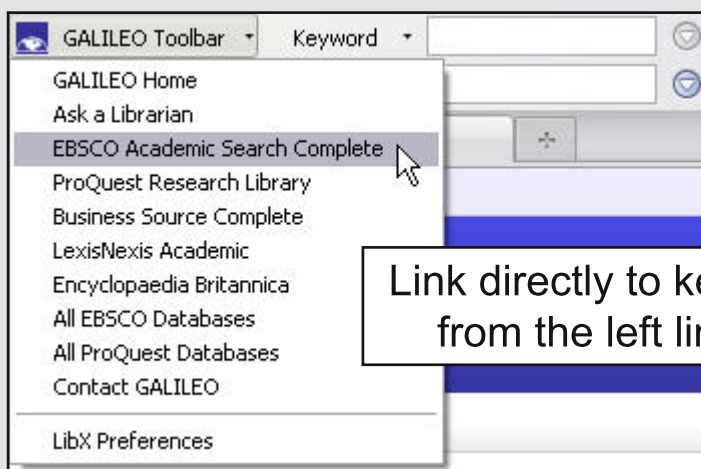

The GALILEO Toolbar is a browser plugin from LibX that provides quick and easy access to GALILEO and the rest of your library's resources right from your Firefox or Internet Explorer browser.

Search databases and your library catalog from the toolbar.

Find journals and magazines from the toolbar.

Link directly to key resources from the left links menu.

GALILEO Toolbar ▾ Keyword ▾ Search EBSCO - All Databases

Keyword ▾

Citation PDF PDF Full Text (181KB) Cited References (2)