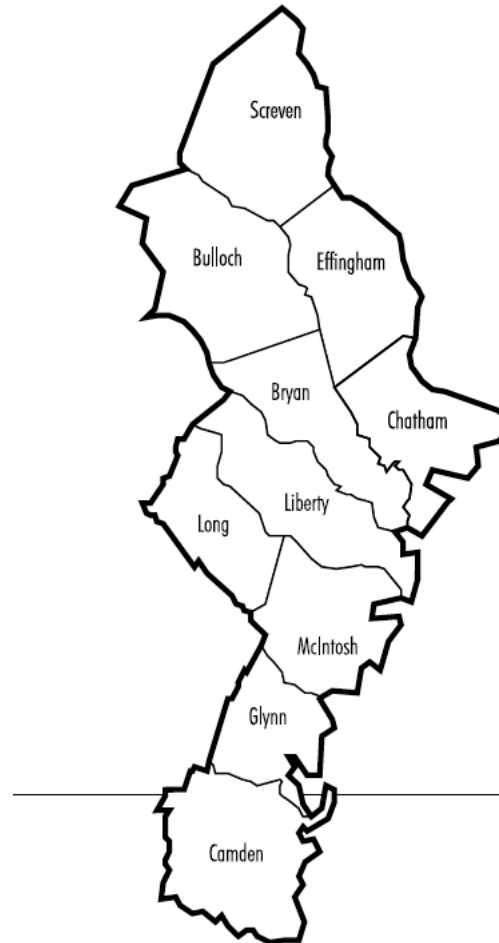

Zone 3B Central Atlanta

Zone 3C North Metro Atlanta

Zone 4 Three Rivers Regional Commission

Zone 5/3D Northeast Georgia/East Metro

Zone 7 Central Savannah River Area

Zone 8 River Valley Regional Commission

Zone 3A

South Metro Atlanta

Zone 3B

Central Atlanta

Zone 3C

North Metro Atlanta

Zone 4

Three Rivers Regional Commission

Zone 5/3D

Northeast Georgia/East Metro

Zone 7

Central Savannah River Area

Zone 8

River Valley Regional Commission

Zone 6/9

Middle Georgia / Heart of Georgia

Zone 10

Southwest Georgia

Zone 11

Southern Georgia

Zone 12

Coastal Regional Commission

Josephine-Reed Taylor

Deputy Commissioner